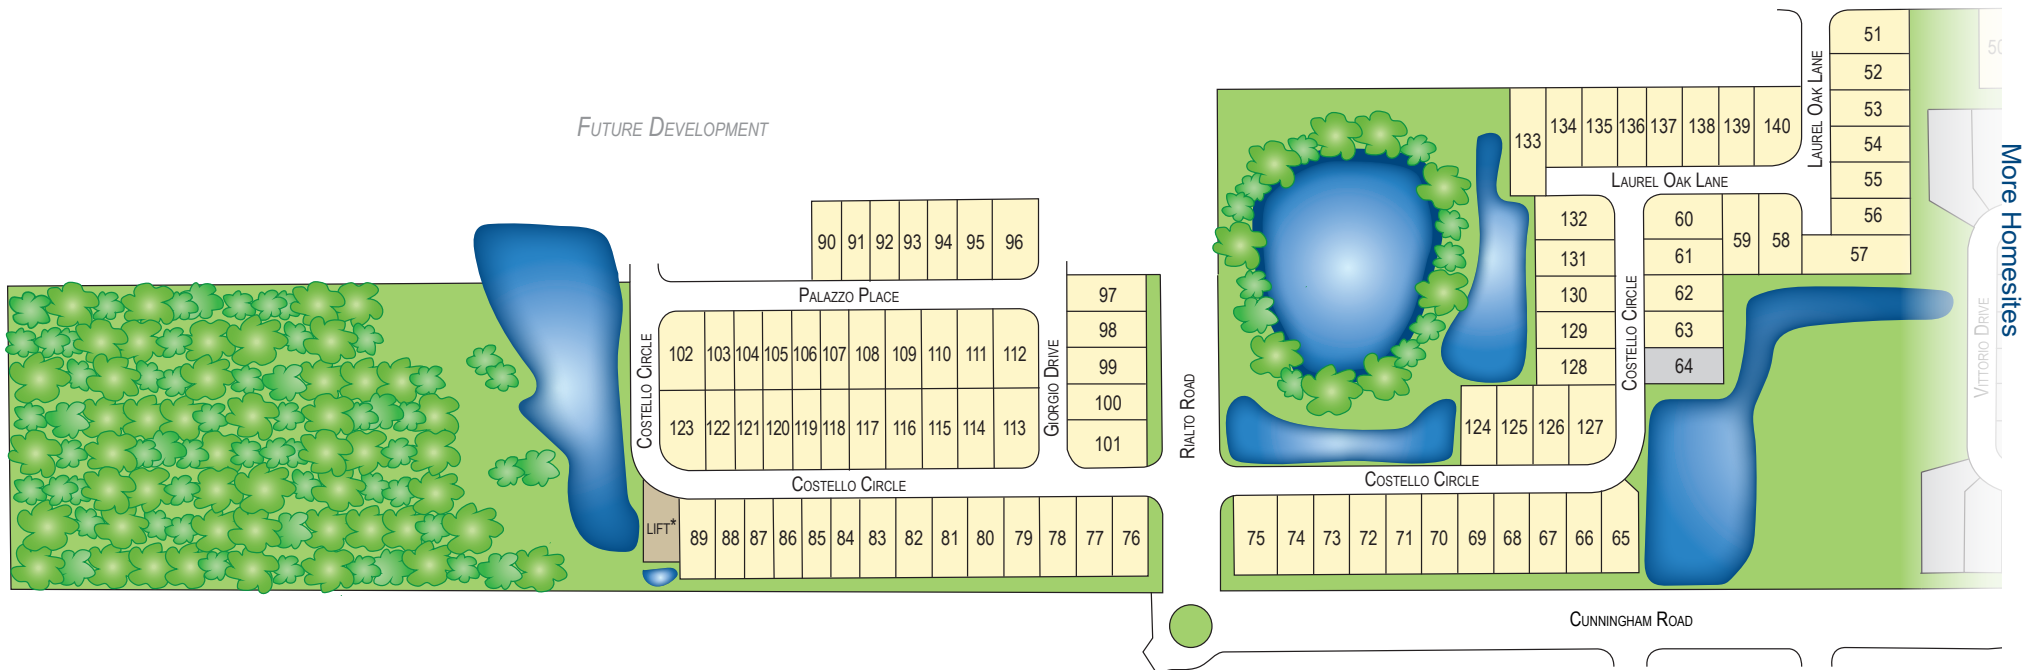

VillaMar

Neighborhood Layout

11/02/22

	Model Center
	Model Parking
	New Homes
	Unavailable
	Amenity Center
	Mailbox Kiosk

VillaMar • 521 Vittorio Drive • Winter Haven, FL 33884 • (863) 204-1442

www.HighlandHomes.ORG

*A lift station is a wastewater pumping facility area or building. This map is an artist's conceptual drawing; and should not be solely relied upon for accurate depiction. Availability, terms, drawings, dimensions, features and specifications subject to change without notice. See your Community Sales Manager for details. © Copyright 2018 Highland Homes. All rights reserved. #CBC060256

VillaMar

Neighborhood Layout

11/02/22

	New Homes
	Unavailable

VillaMar • 521 Vittorio Drive • Winter Haven, FL 33884 • (863) 204-1442

www.HighlandHomes.ORG

*A lift station is a wastewater pumping facility area or building. This map is an artist's conceptual drawing; and should not be solely relied upon for accurate depiction. Availability, terms, drawings, dimensions, features and specifications subject to change without notice. See your Community Sales Manager for details. © Copyright 2018 Highland Homes. All rights reserved. #CBC060256